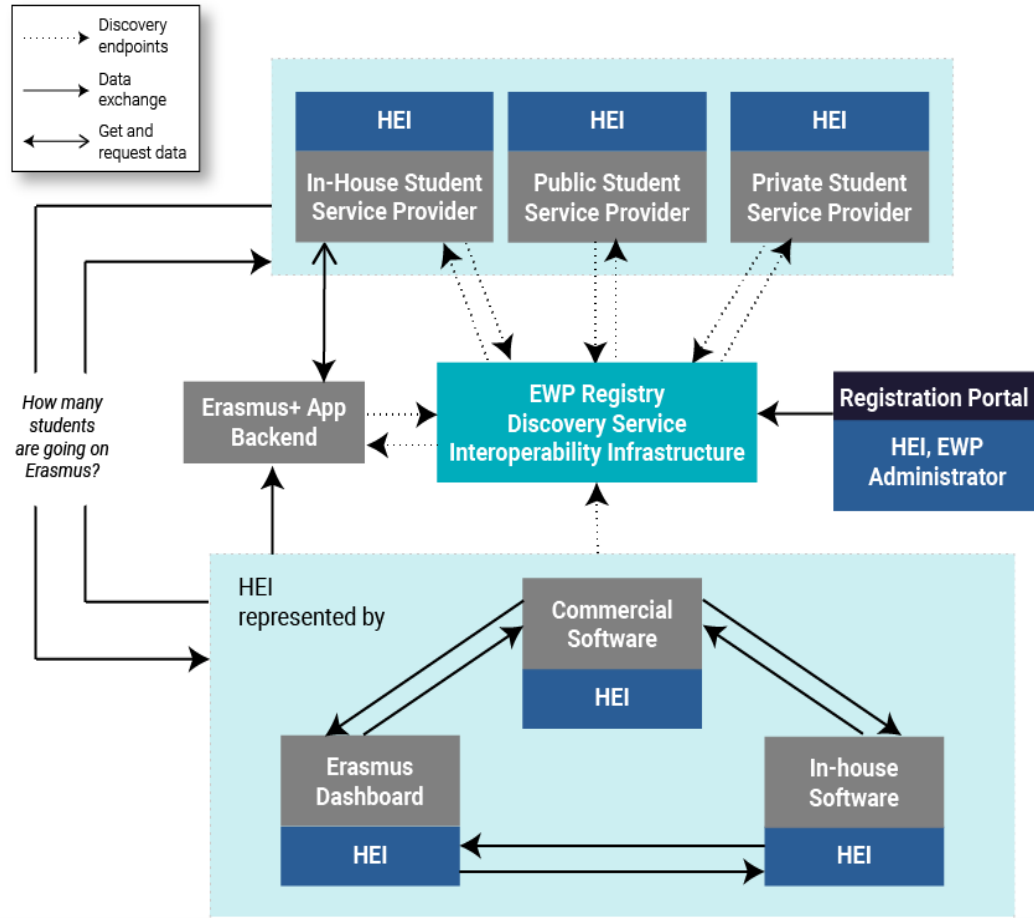

Interoperability

Źródło:
materiały
projektu EDSSI