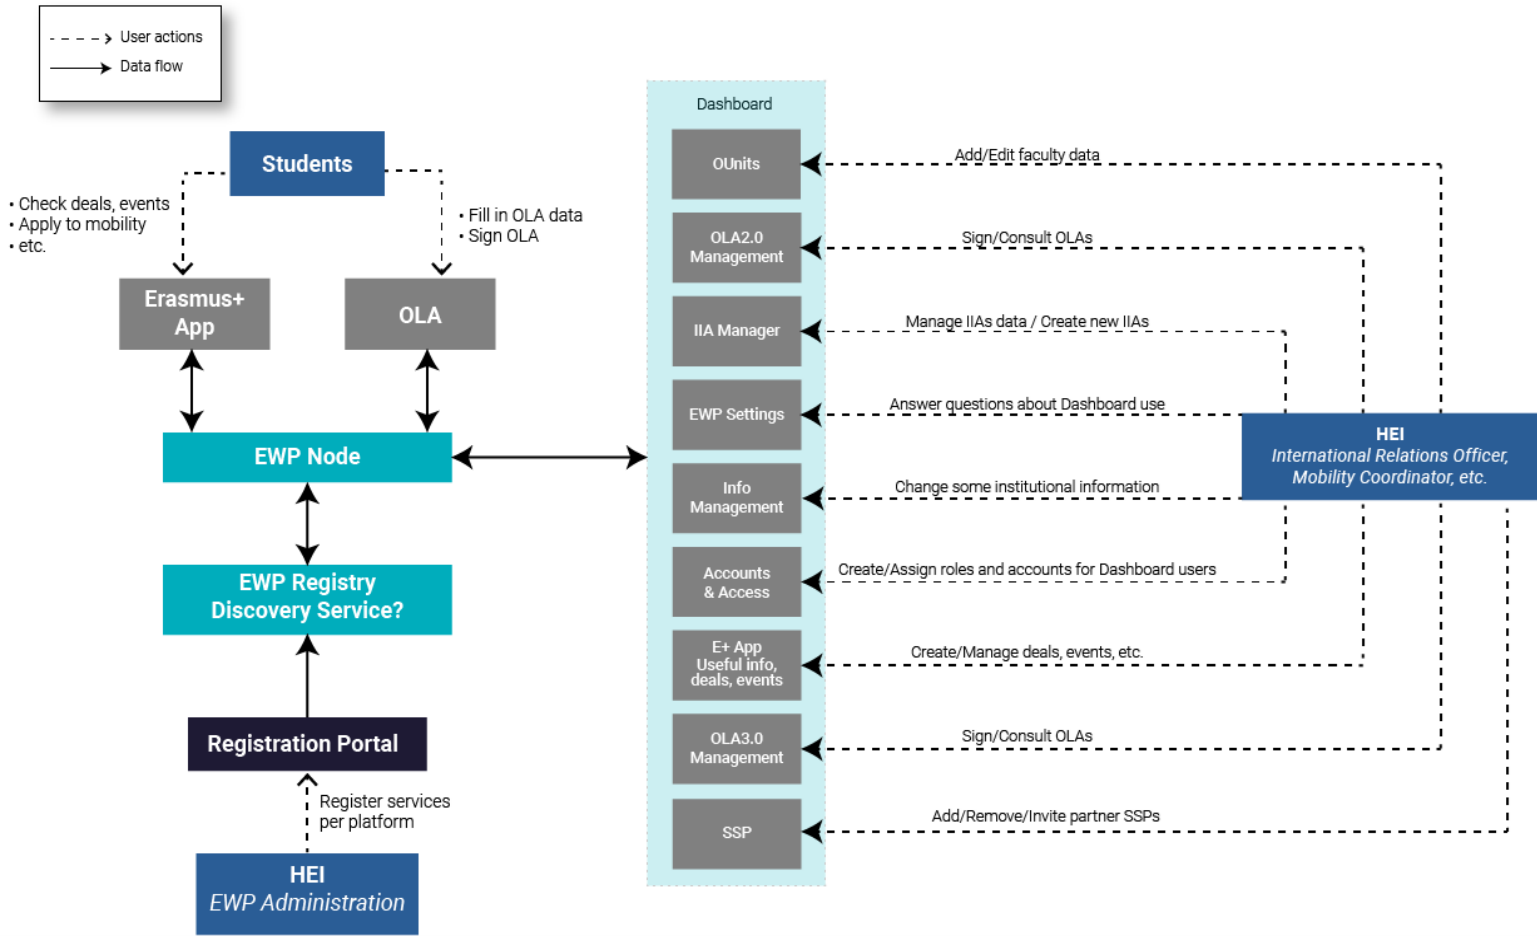

#	SCHAC	Manifest URL	
1	agh.edu.pl	https://ewp.usos.agh.edu.pl/manifest	See details 
2	amu.edu.pl	https://ewp.amu.edu.pl/ewp/manifest	See details 
3	amu.edu.pl	https://usosirk.amu.edu.pl/ewp/manifest/	See details 
4	ans-elblag.pl	https://ewp.ans-elblag.pl/ewp/manifest	
5	ans-elblag.pl	https://irk.ans-elblag.pl/ewp/manifest/	
6	aps.edu.pl	https://ewp.aps.edu.pl/ewp/manifest	
7	at.edu.pl	https://ewp.at.edu.pl/ewp/manifest	
8	ath.bielsko.pl	https://ewp.ath.bielsko.pl/ewp/manifest	
9	awf.krakow.pl	https://ewp.awf.krakow.pl/manifest	
10	ignatianum.edu.pl	https://ewp.ignatianum.edu.pl/ewp/manifest	

Uczelnia
UW

Registration Portal

University of Warsaw (uw.edu.pl)

Logout

Add new manifest

https://ewp.uw.edu.pl/ewp/manifest

Valid 

https://irk.uw.edu.pl/ewp/manifest/

Valid 

Dostawca
MUCI

« < 1 2 3 4 5 > »

Web Services

Źródło:
materiały
projektu EDSSI

Welcome back!

Enter your credentials to access your account.

Email