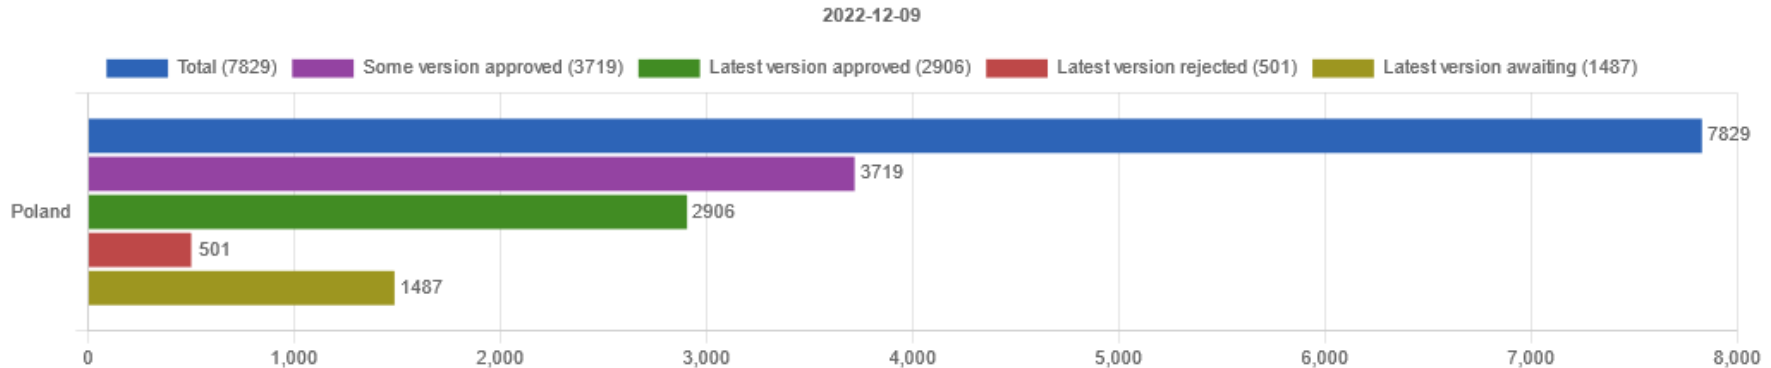

EWP Stats Portal – Incoming LAs Agreements

2021/2022 i 2022/2023