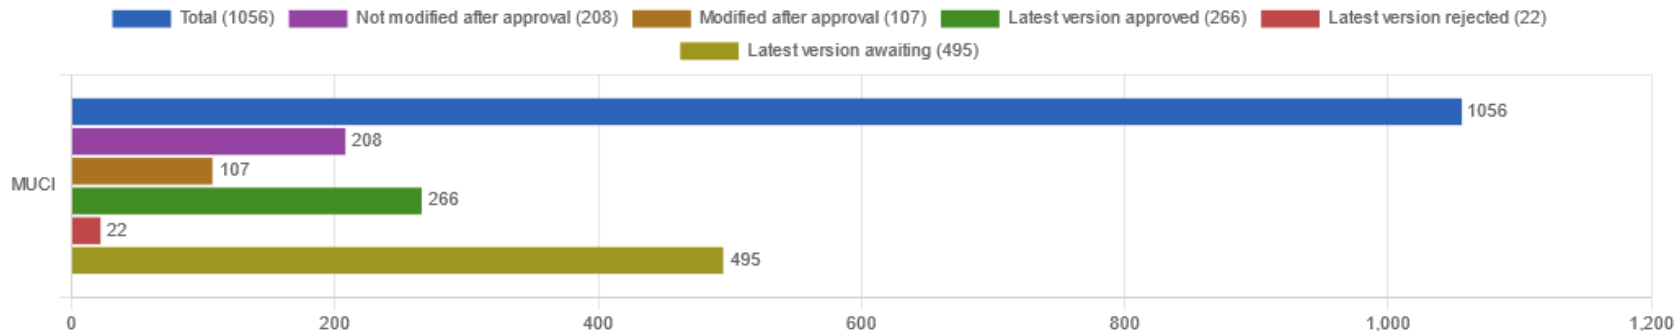

Filters 35

× Country contains Poland

× EWP providers contains MUCI

Filters 185

× Country contains Poland

× EWP providers contains Dashboard

EWP Stats Portal – IIAs Agreements

EWP Stats Portal – IIAs Institutions

2022-12-09

2022-12-09

EWP Stats Portal – Outgoing LAs Agreements

2022-12-09

2022-12-09

2021/2022 i 2022/2023

EWP Stats Portal – Outgoing LAs Institutions

2021/2022 i 2022/2023