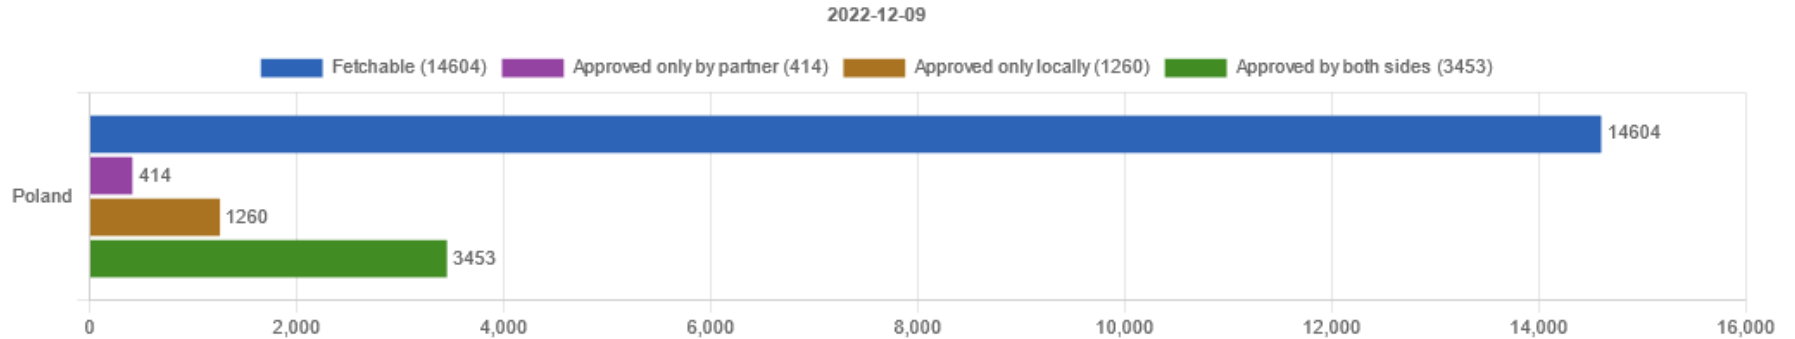

EWP Stats Portal – polskie uczelnie

Filters 217

× Country contains Poland

× EWP providers is not empty

Filters 65

× Country contains Poland

× EWP providers is empty

$$217+65=282$$

Filters 35

× Country contains Poland

× EWP providers contains MUCI

Filters 185

× Country contains Poland

× EWP providers contains Dashboard

EWP Stats Portal – IIAs Agreements

EWP Stats Portal – IIAs Institutions

2022-12-09

2022-12-09

EWP Stats Portal – Outgoing LAs Agreements

2022-12-09

2022-12-09

2021/2022 i 2022/2023

EWP Stats Portal – Outgoing LAs Institutions

2021/2022 i 2022/2023