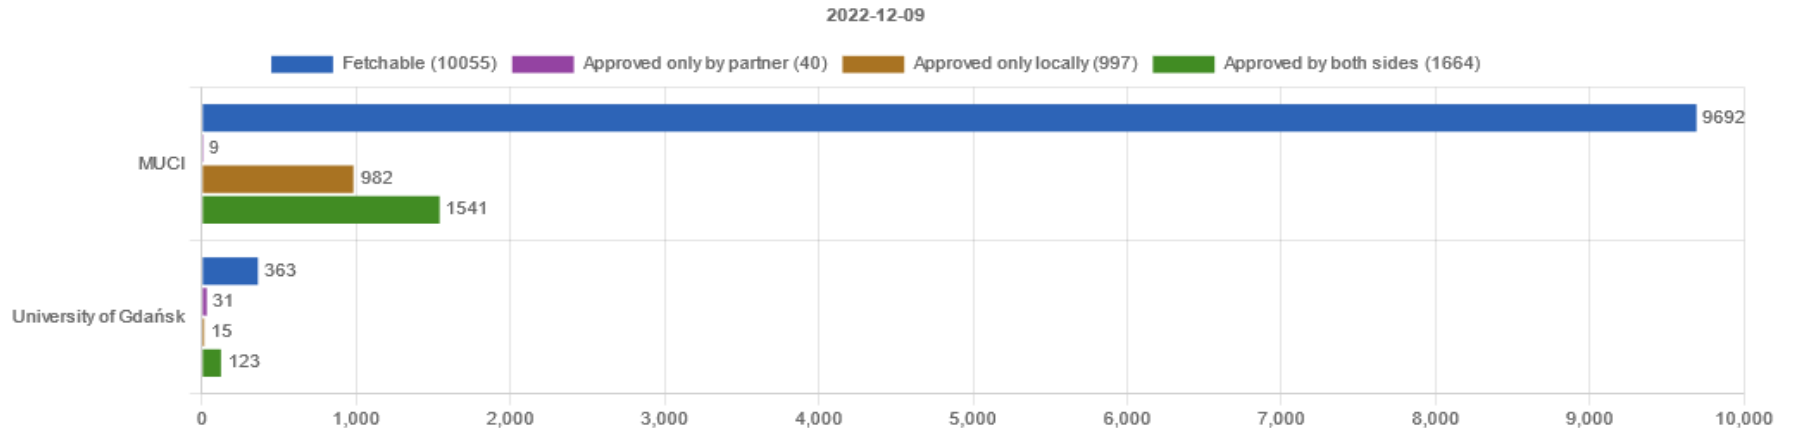

EWP Stats Portal – polskie uczelnie

Filters 217

× Country contains Poland

× EWP providers is not empty

Filters 65

× Country contains Poland

× EWP providers is empty

$$217+65=282$$

Filters 35

× Country contains Poland

× EWP providers contains MUCI

Filters 185

× Country contains Poland

× EWP providers contains Dashboard

EWP Stats Portal – IIAs Agreements

EWP Stats Portal – IIAs Institutions

2022-12-09

2022-12-09

EWP Stats Portal – Outgoing LAs Agreements

2022-12-09

2022-12-09

2021/2022 i 2022/2023

EWP Stats Portal – Outgoing LAs Institutions

2021/2022 i 2022/2023