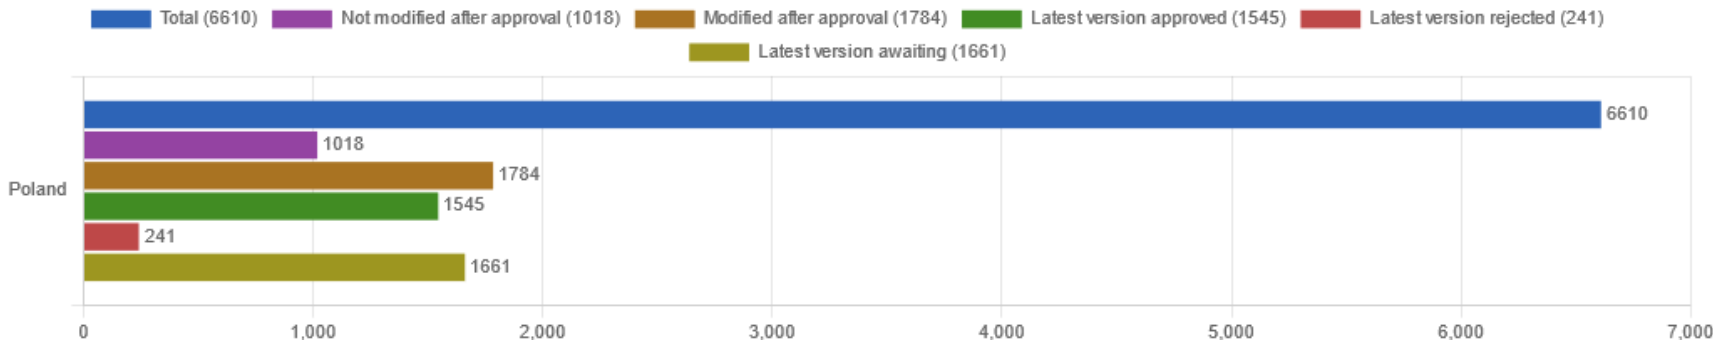

Filters 35

× Country contains Poland

× EWP providers contains MUCI

Filters 185

× Country contains Poland

× EWP providers contains Dashboard

EWP Stats Portal – IIAs Agreements

EWP Stats Portal – IIAs Institutions

2022-12-09

2022-12-09

EWP Stats Portal – Outgoing LAs Agreements

2022-12-09

2022-12-09

2021/2022 i 2022/2023

EWP Stats Portal – Outgoing LAs Institutions

2021/2022 i 2022/2023